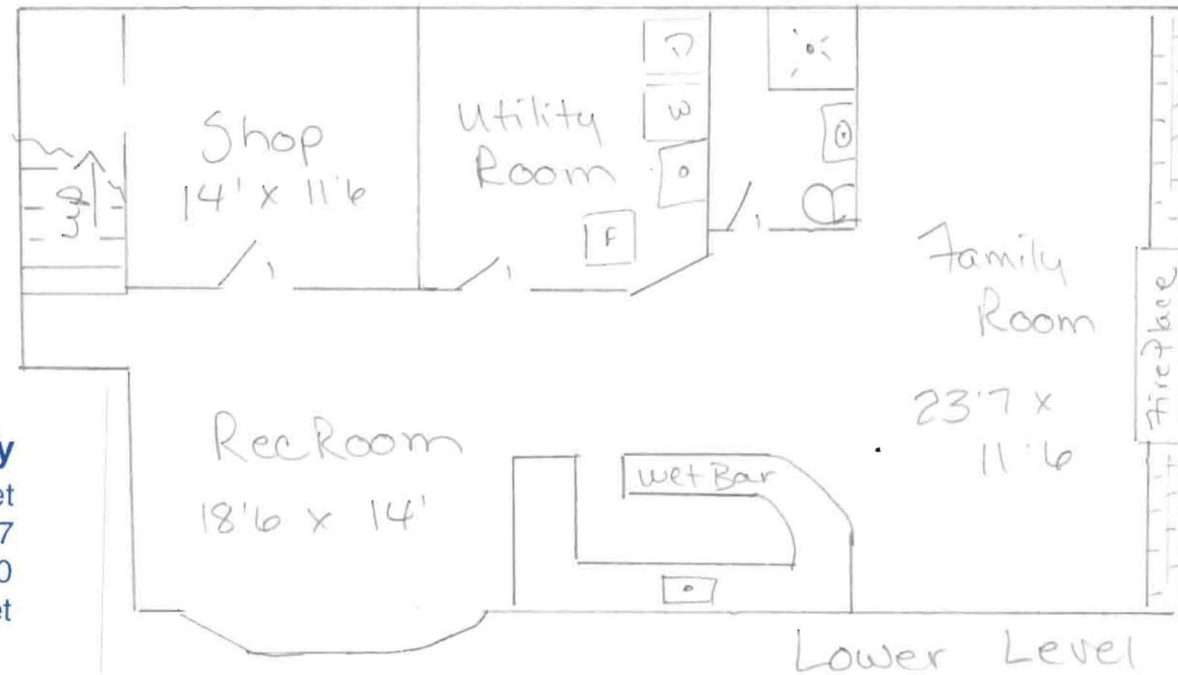

401 Birch Ave  
Morris, MN

**American Eagle Realty**

202 East 7<sup>th</sup> Street  
Morris, MN 56267  
320.589.4200  
www.aeRealty.net

401 Birch Ave  
Morris, MN

**American Eagle Realty**

202 East 7<sup>th</sup> Street  
Morris, MN 56267  
320.589.4200  
[www.aeRealty.net](http://www.aeRealty.net)