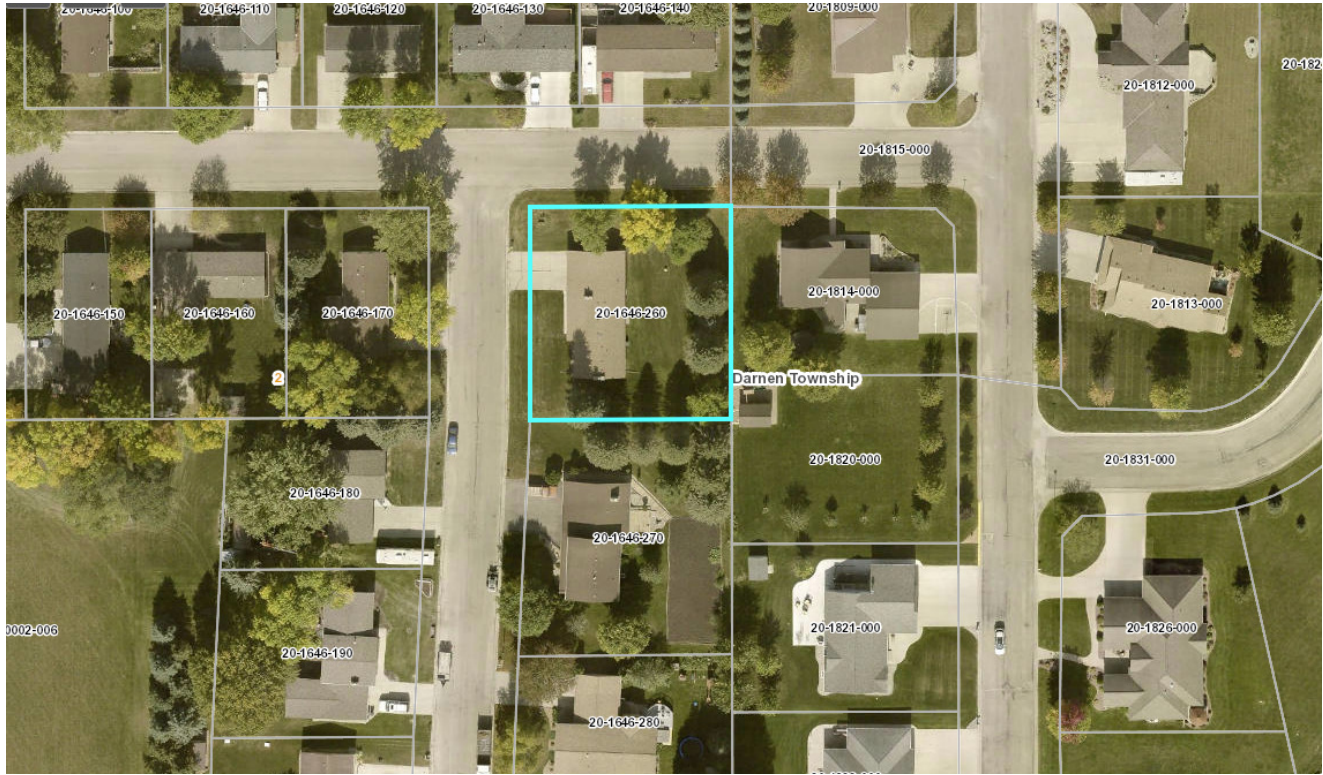

401 Birch Ave., Morris, MN 56267

American Eagle Realty

Morris, MN 56267

320.589.4200

www.aeRealty.net