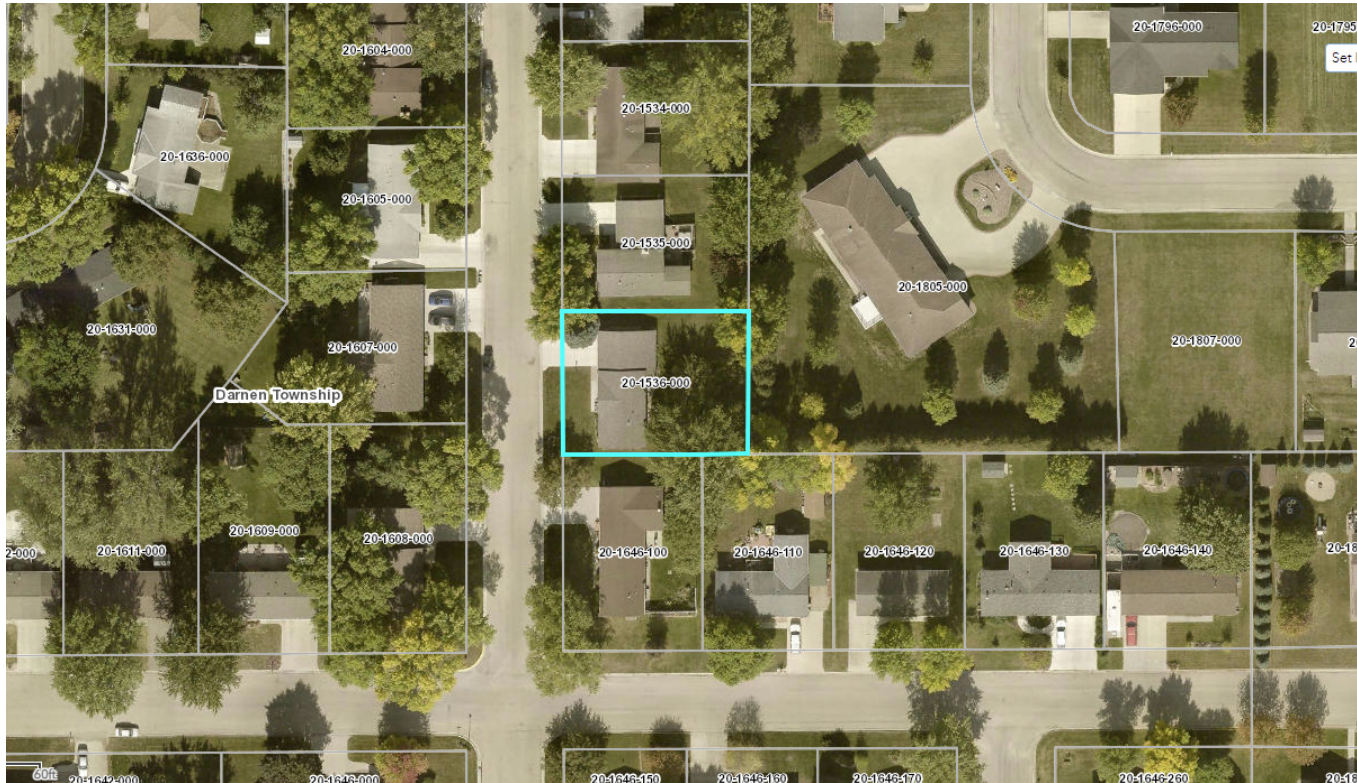

325 Eleanor Ave., Morris, MN 56267

American Eagle Realty

Morris, MN 56267

320.589.4200

www.aeRealty.net