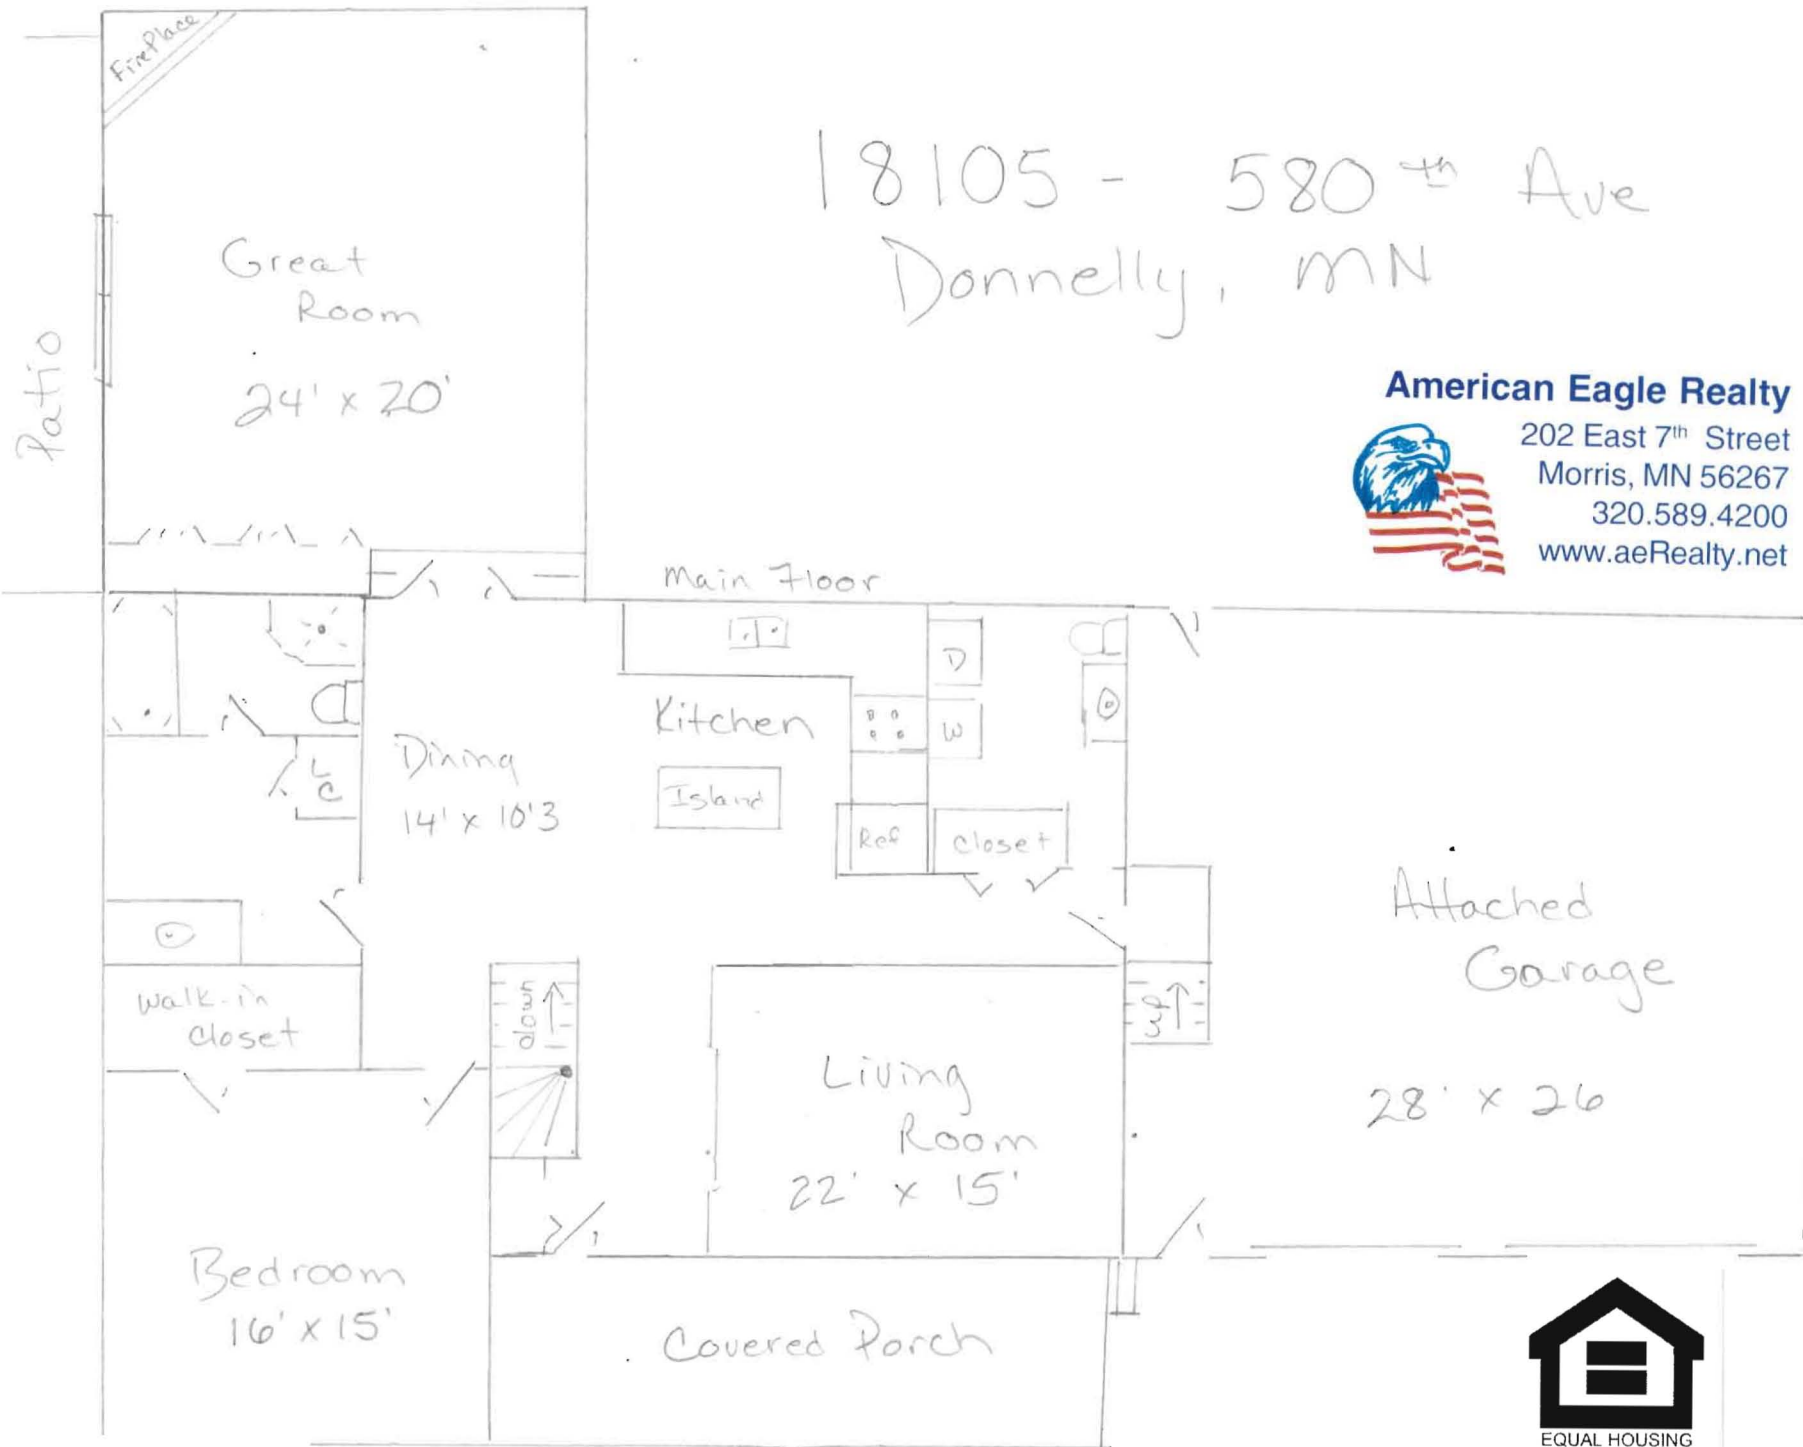

18105 - 580th Ave
Donnelly, MN

American Eagle Realty

202 East 7th Street
Morris, MN 56267
320.589.4200
www.aeRealty.net

18105 - 580th Ave
Donnelly, MN

American Eagle Realty

202 East 7th Street
Morris, MN 56267
320.589.4200
www.aeRealty.net