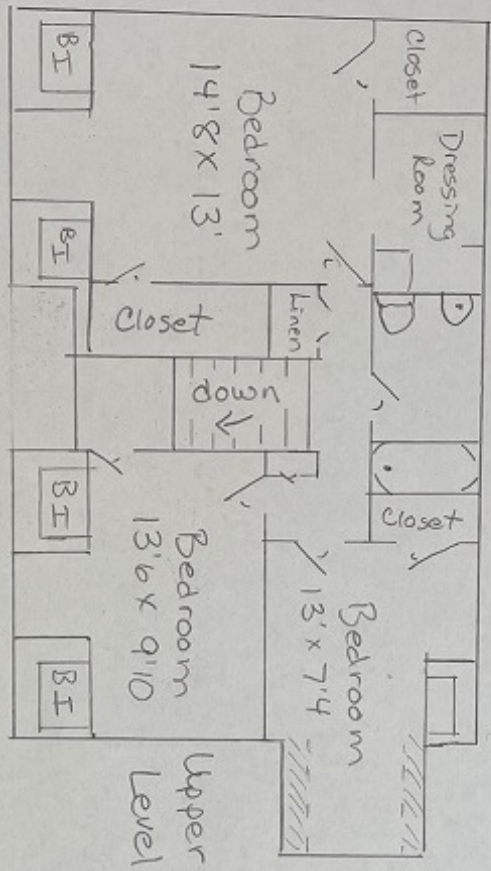

1005 Park Ave
Morris, MN

American Eagle Realty
202 East 7th Street
Morris, MN 56257
320.589.4200
www.aeRealty.net

1005 Park Ave
Morris, MN

American Eagle Realty
202 East 7th Street
Morris, MN 56267
320.589.4200
www.aeRealty.net