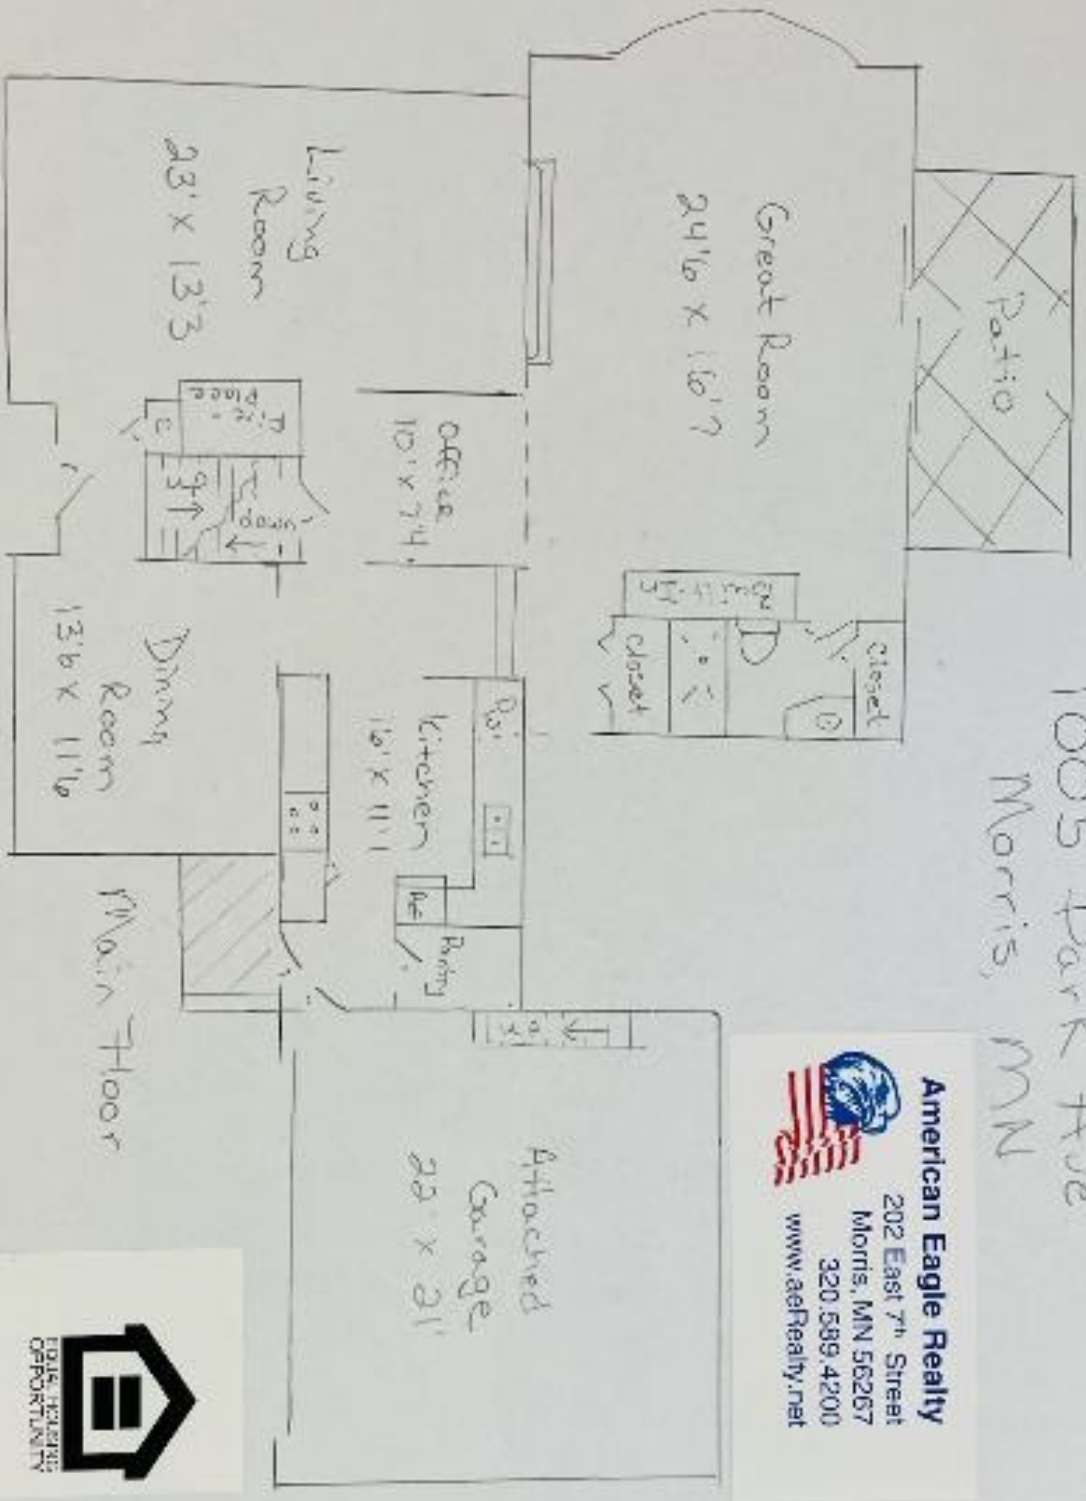

1005 Park Ave
Morris, MN

American Eagle Realty
202 East 7th Street
Morris, MN 56257
320.589.4200
www.aeRealty.net

1005 Park Ave
Morris, MN

American Eagle Realty
202 East 7th Street
Morris, MN 56267
320.589.4200
www.aeRealty.net