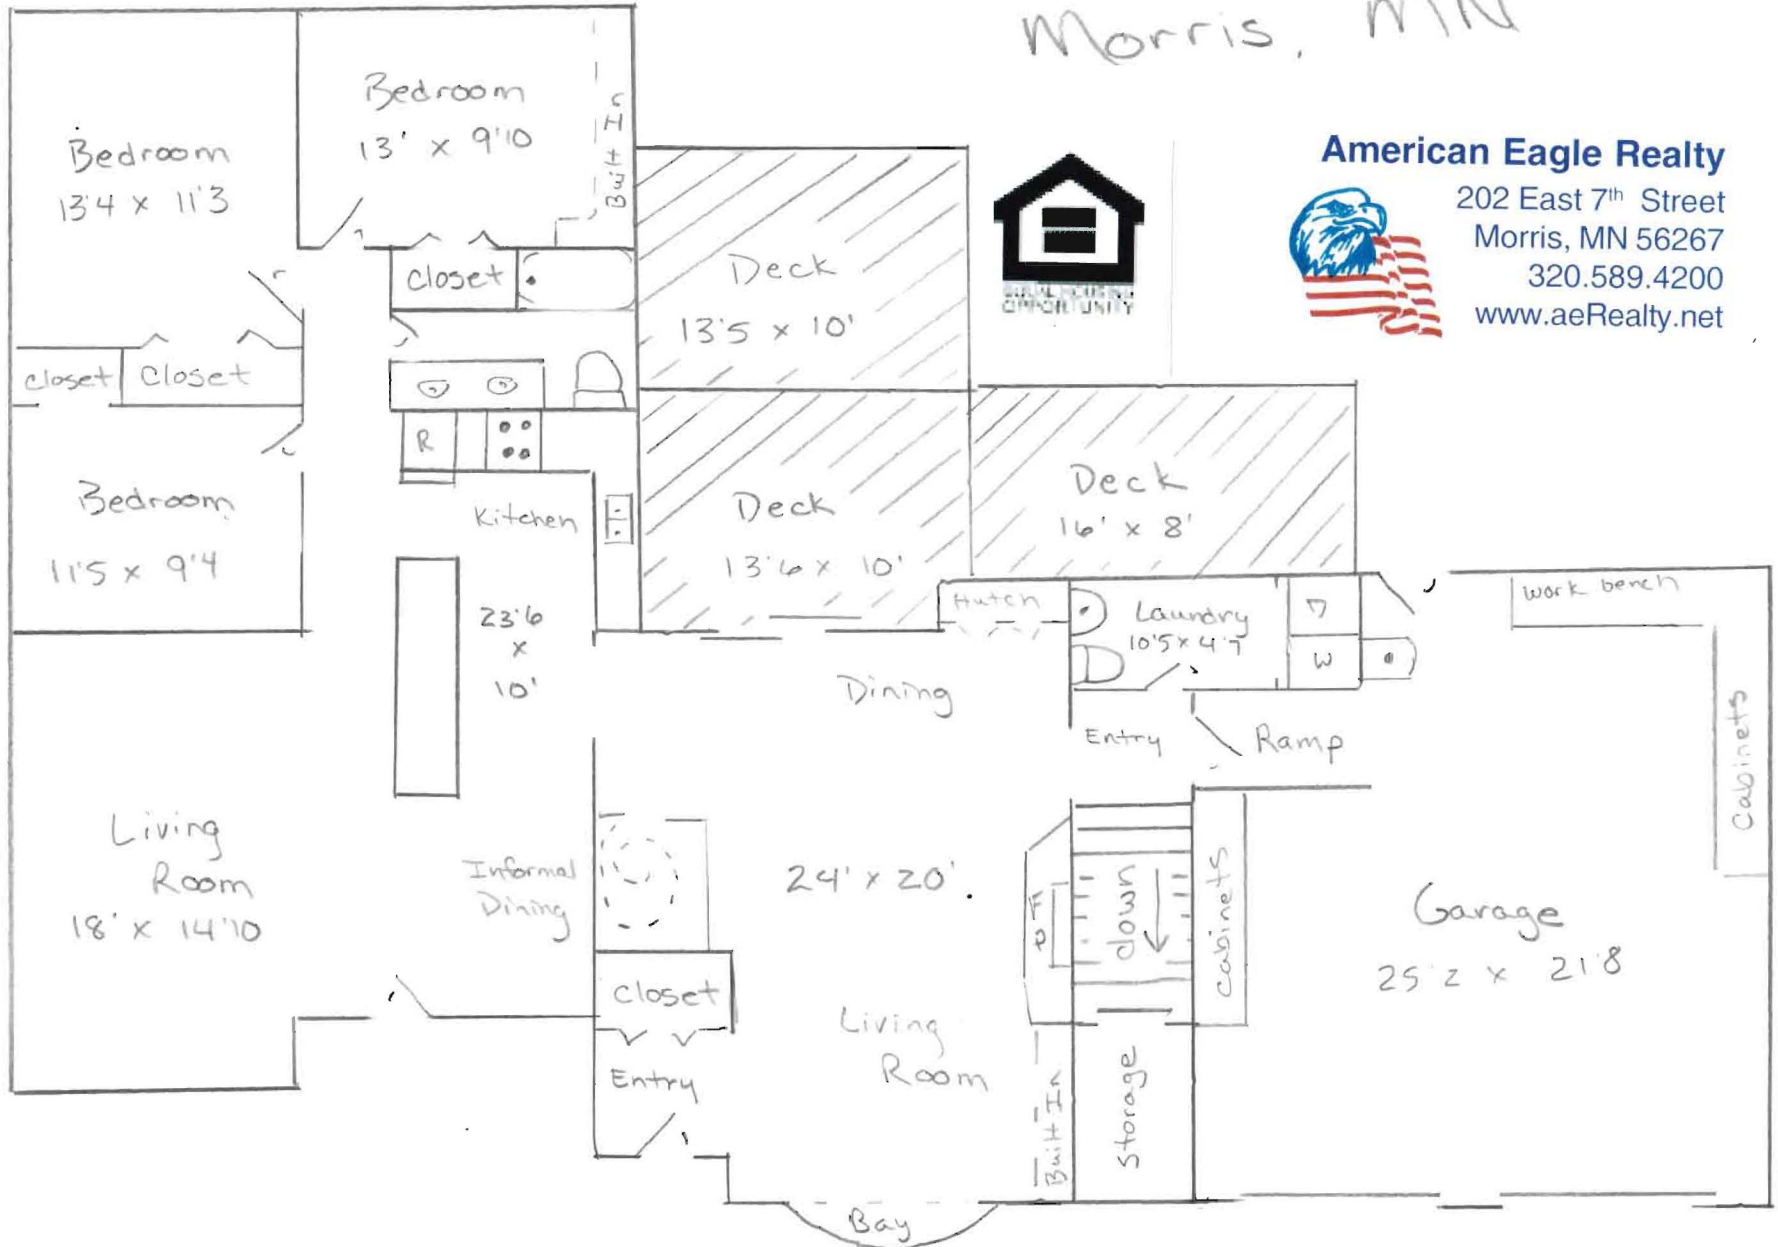

201 Glendale St
Morris, MN

American Eagle Realty

202 East 7th Street
Morris, MN 56267
320.589.4200
www.aeRealty.net

201 Glendale St
Morris, MN

American Eagle Realty

202 East 7th Street
Morris, MN 56267
320.589.4200
www.aeRealty.net