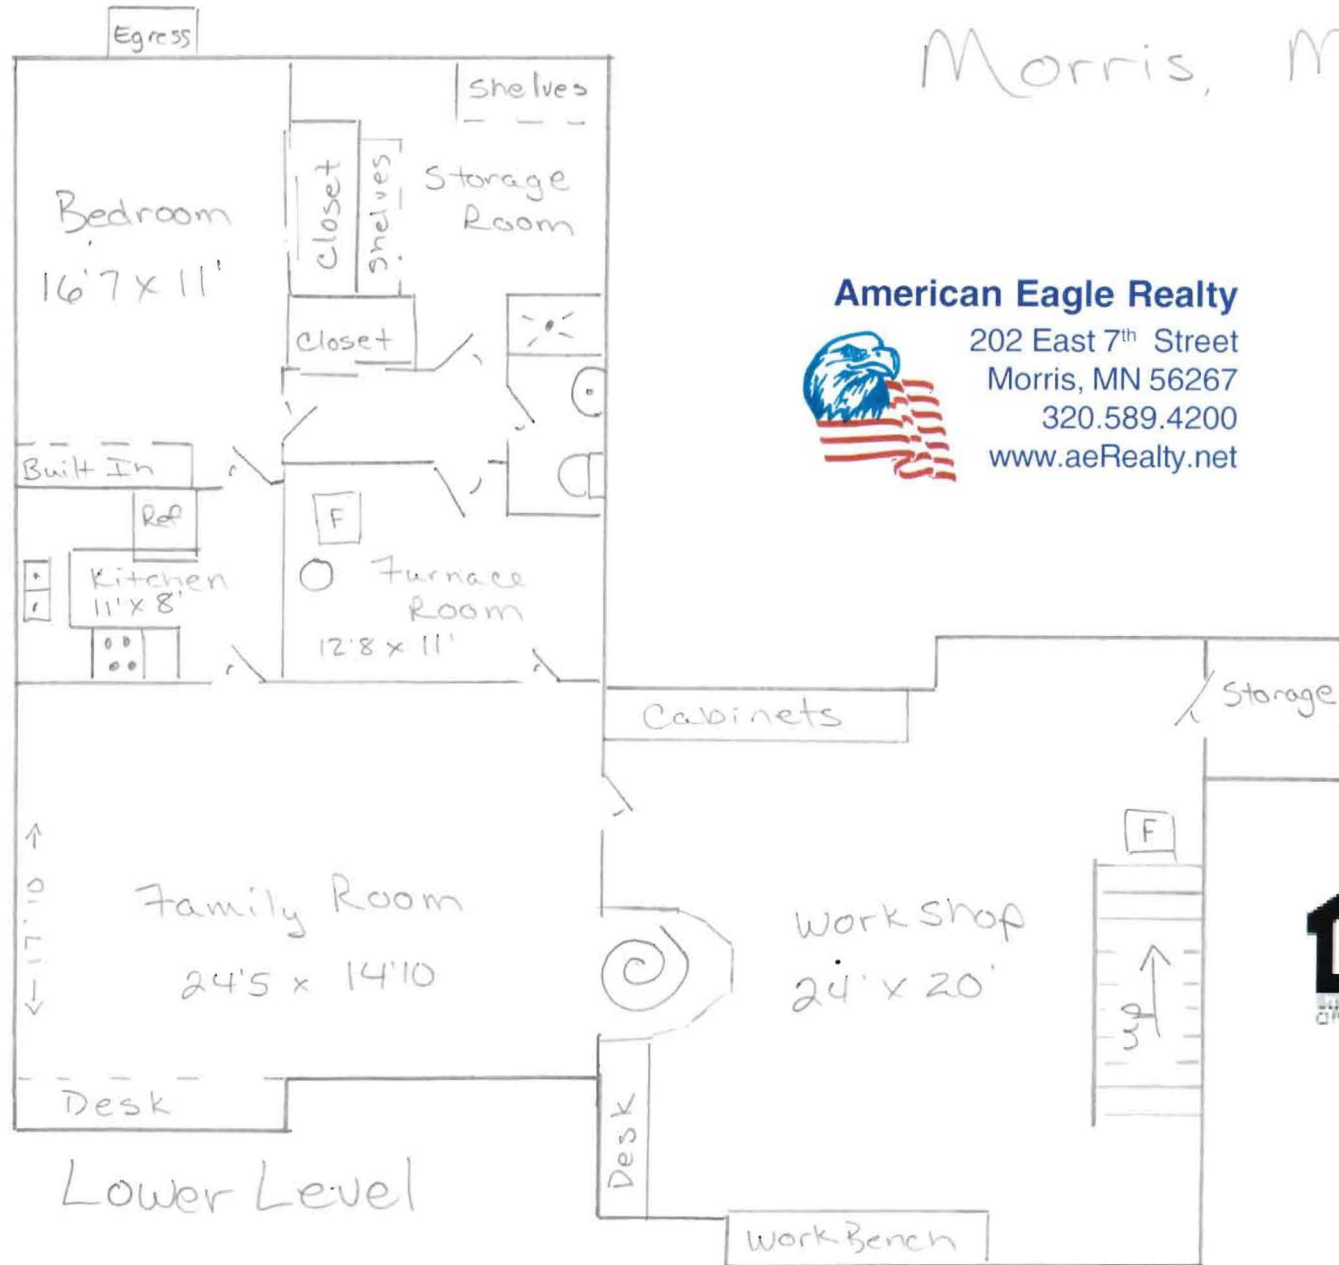

201 Glendale St
Morris, MN

American Eagle Realty

202 East 7th Street
Morris, MN 56267
320.589.4200
www.aeRealty.net

201 Glendale St
Morris, MN

American Eagle Realty

202 East 7th Street
Morris, MN 56267
320.589.4200
www.aeRealty.net