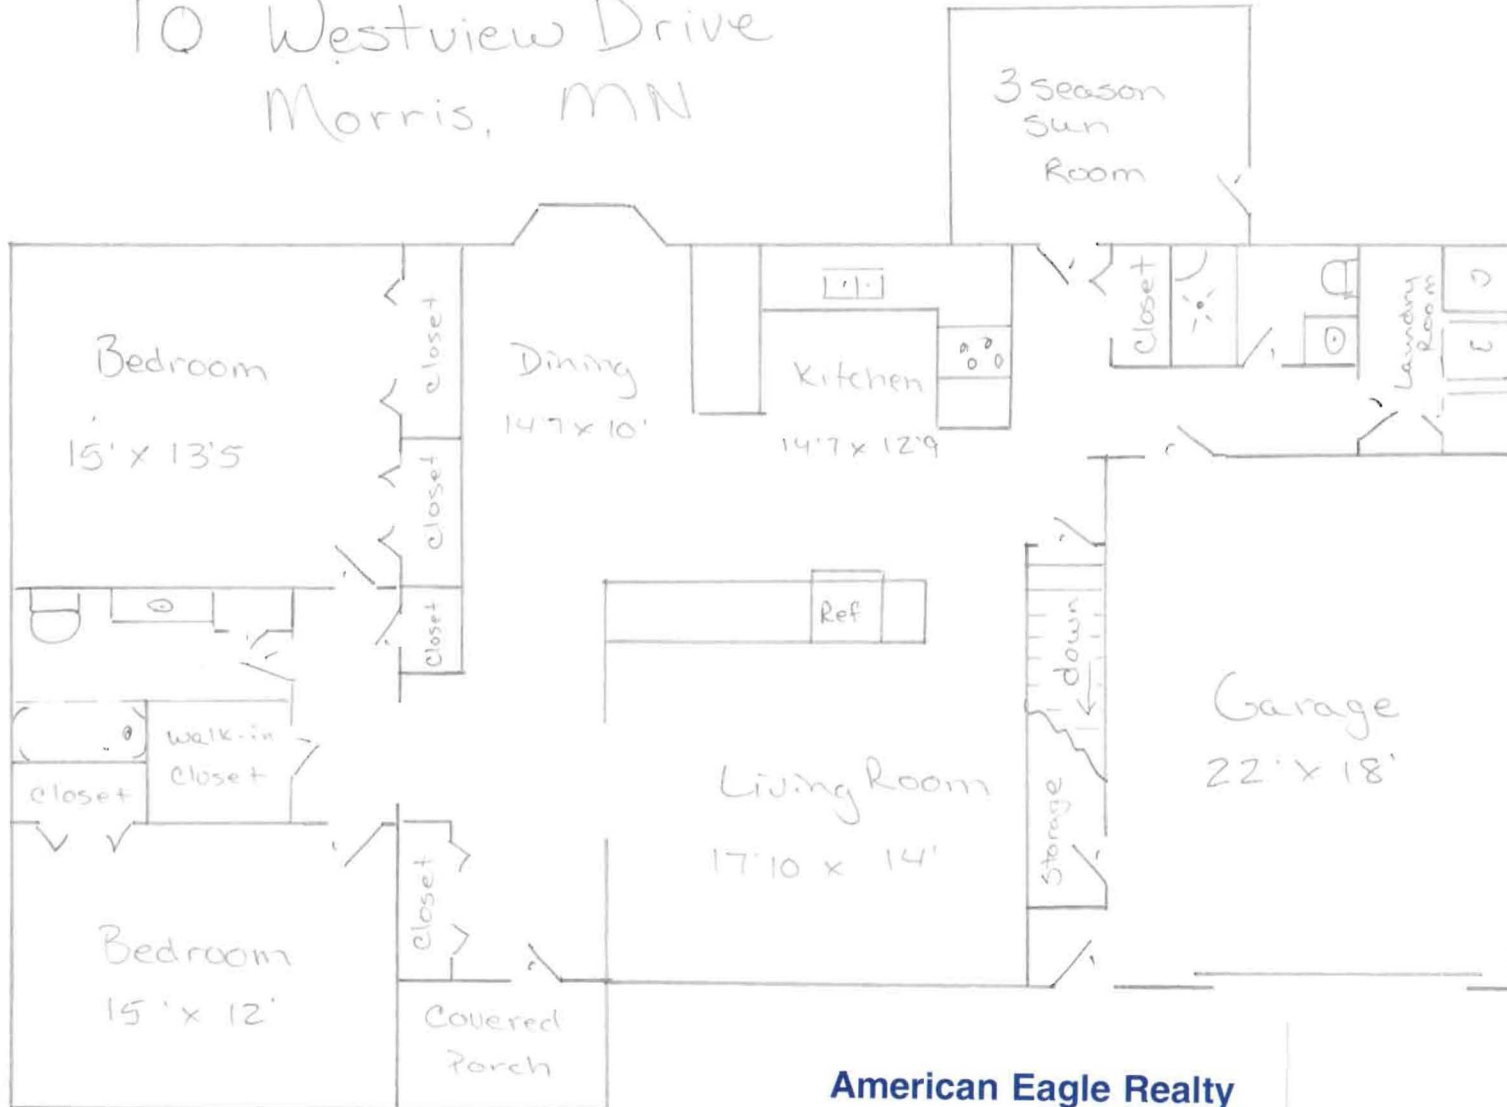

10 Westview Drive
Morris, MN

American Eagle Realty

202 East 7th Street
Morris, MN 56267
320.589.4200
www.aeRealty.net

10 Westview Drive
Morris, MN

American Eagle Realty

202 East 7th Street
Morris, MN 56267
320.589.4200
www.aeRealty.net