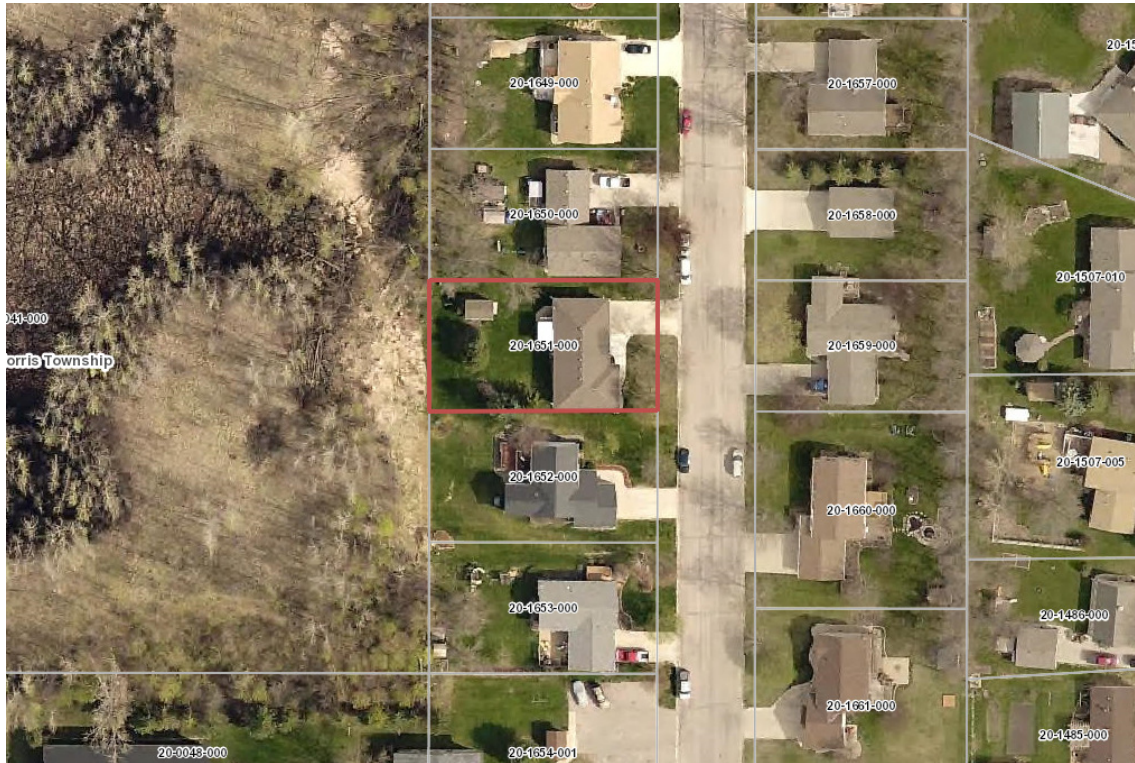

10 Westview Drive., Morris, MN 56267

American Eagle Realty

Morris, MN 56267

320.589.4200

www.aeRealty.net