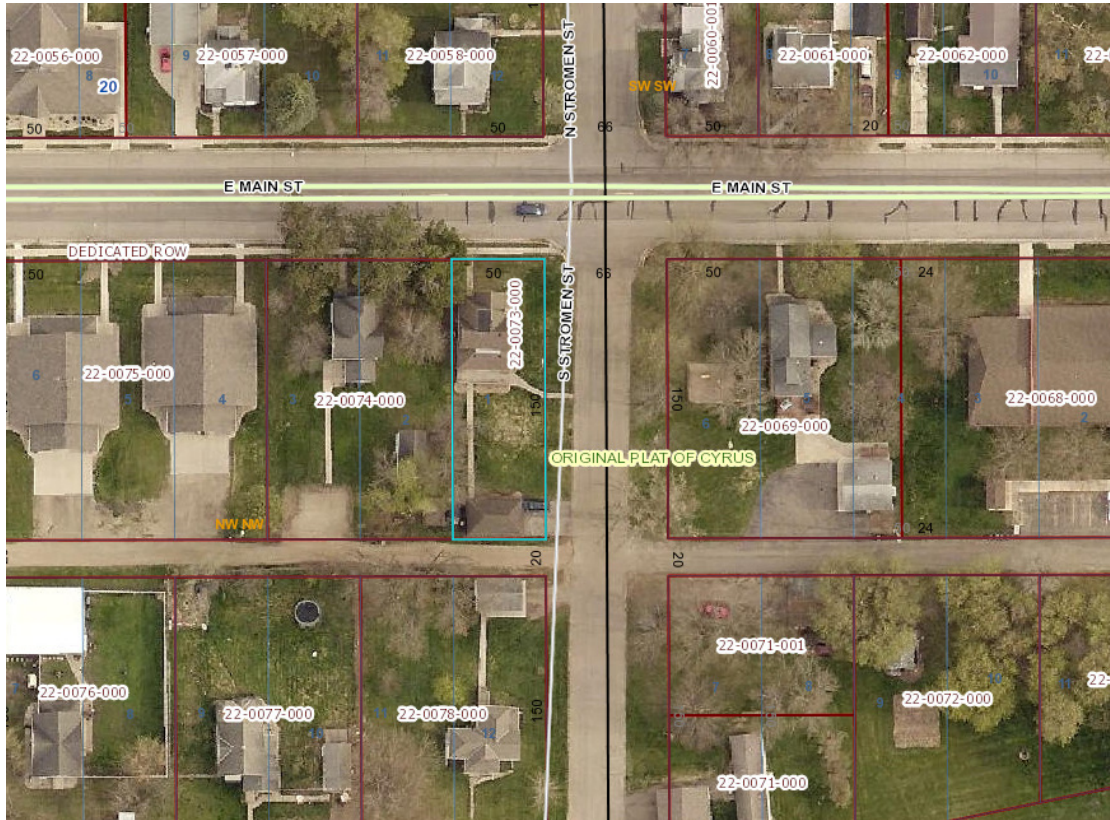

225 East Main St., Cyrus, MN 56323

American Eagle Realty

Morris, MN 56267

320.589.4200

www.aeRealty.net