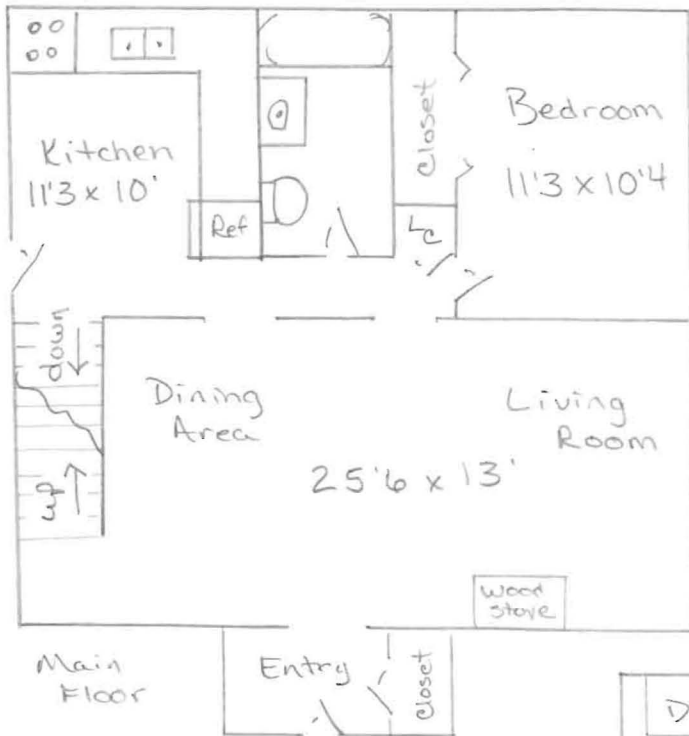

1 South  
California Ave  
Morris, MN

**American Eagle Realty**  
 202 East 7<sup>th</sup> Street  
 Morris, MN 56267  
 320.589.4200  
 www:aeRealty.net