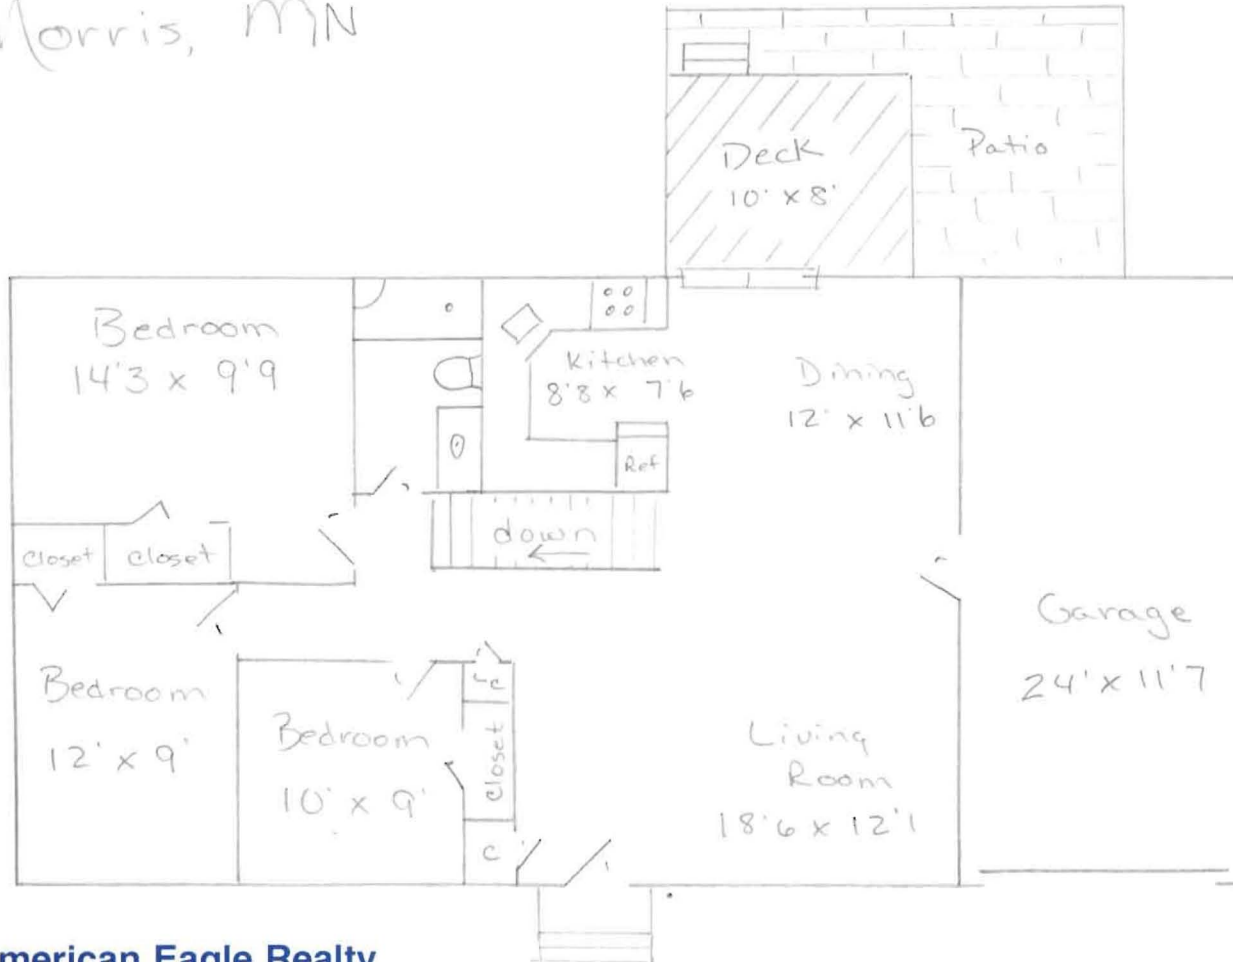

12 Westwood Acres
Morris, MN

American Eagle Realty

202 East 7th Street
Morris, MN 56267
320.589.4200
www.aeRealty.net