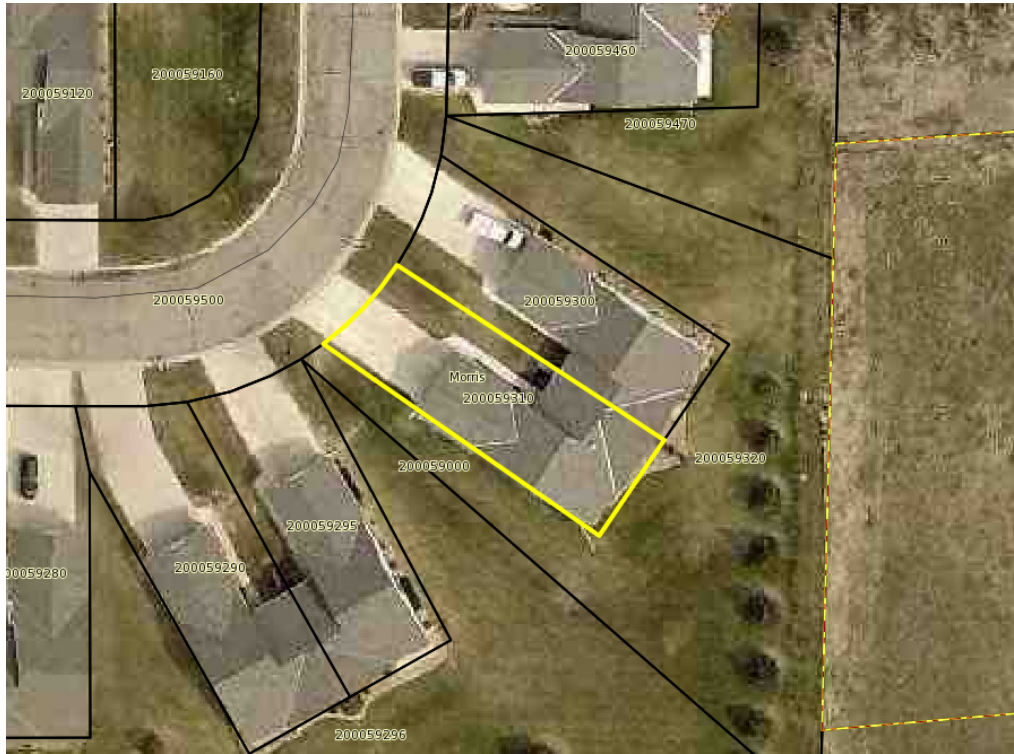

22 Line Drive, Morris, MN 56267

American Eagle Realty
Morris, MN 56267
320.589.4200
www.aeRealty.net