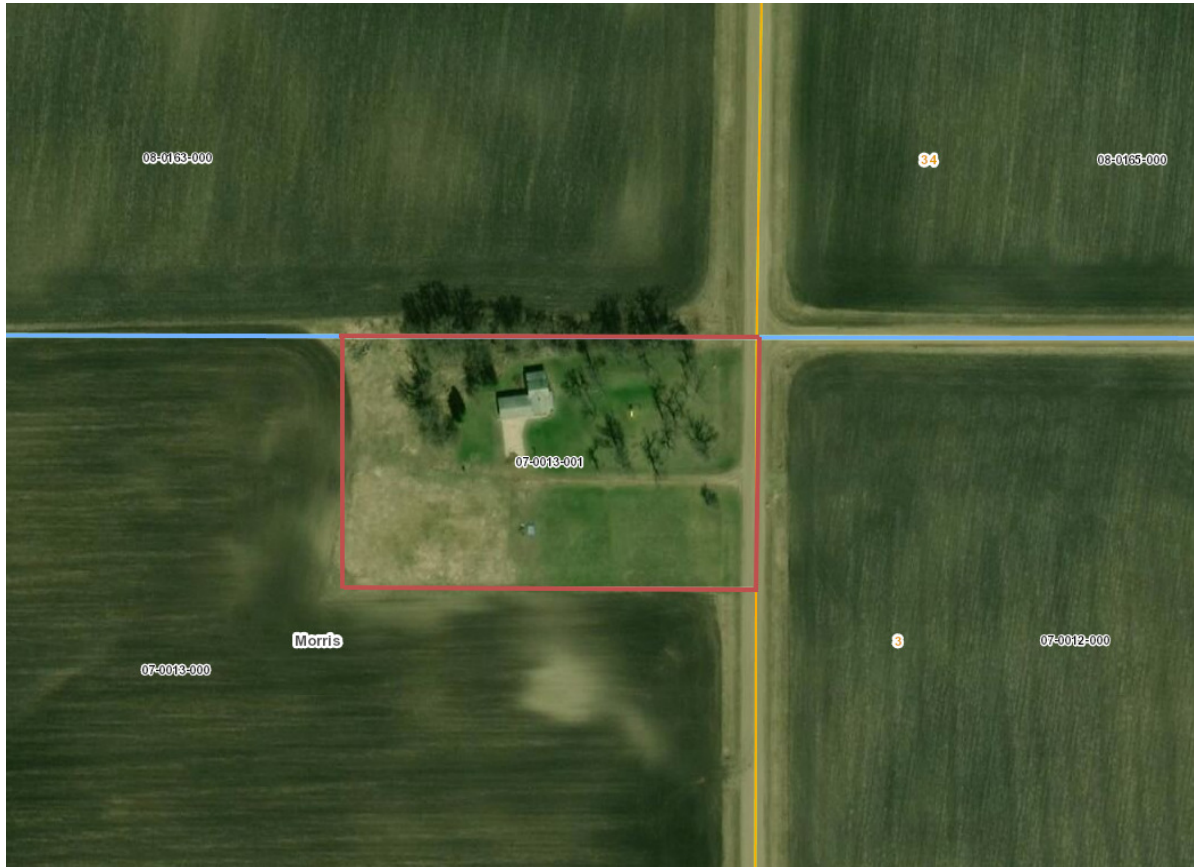

16035 490th Ave., Morris, MN 56267

American Eagle Realty

Morris, MN 56267

320.589.4200

www.aeRealty.net