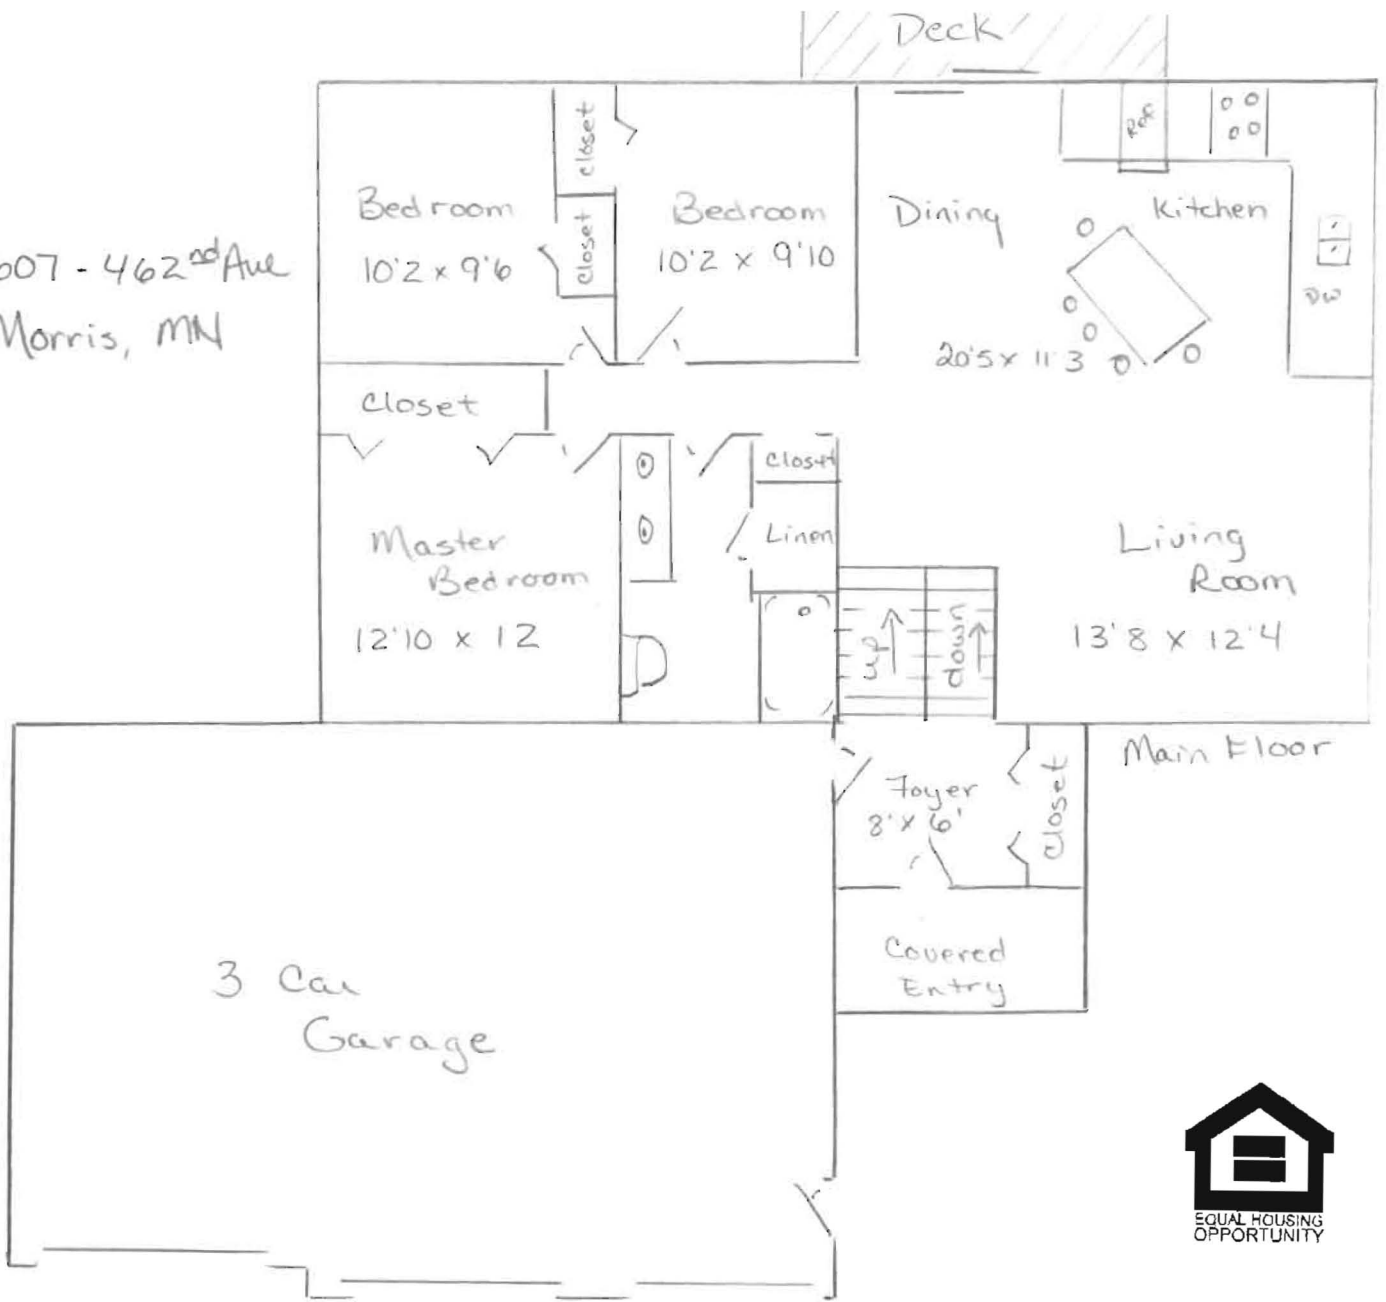

20607 - 462nd Ave
Morris, MN

Lower Level

American Eagle Realty
202 East 7th Street
Morris, MN 56267
320.589.4200
www.aeRealty.net