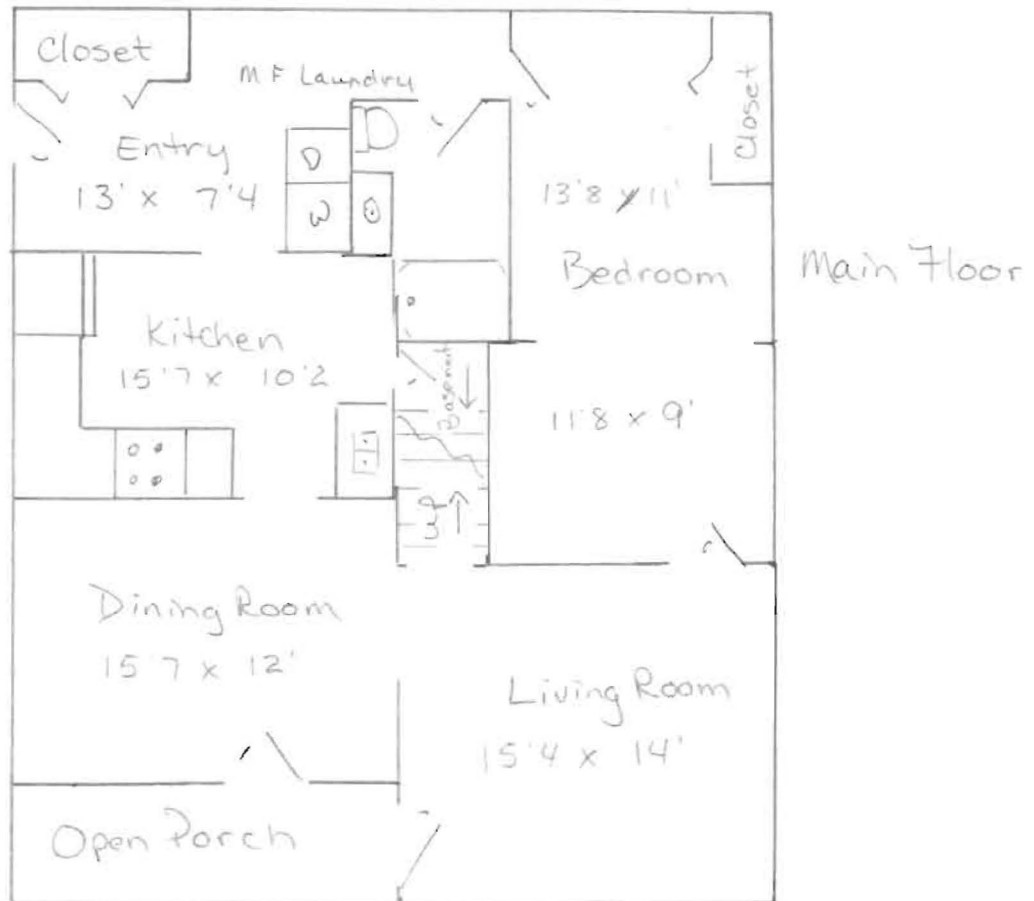

886 Pacific Ave
Hancock, MN

American Eagle Realty

202 East 7th Street
Morris, MN 56267
320.589.4200
www.aeRealty.net