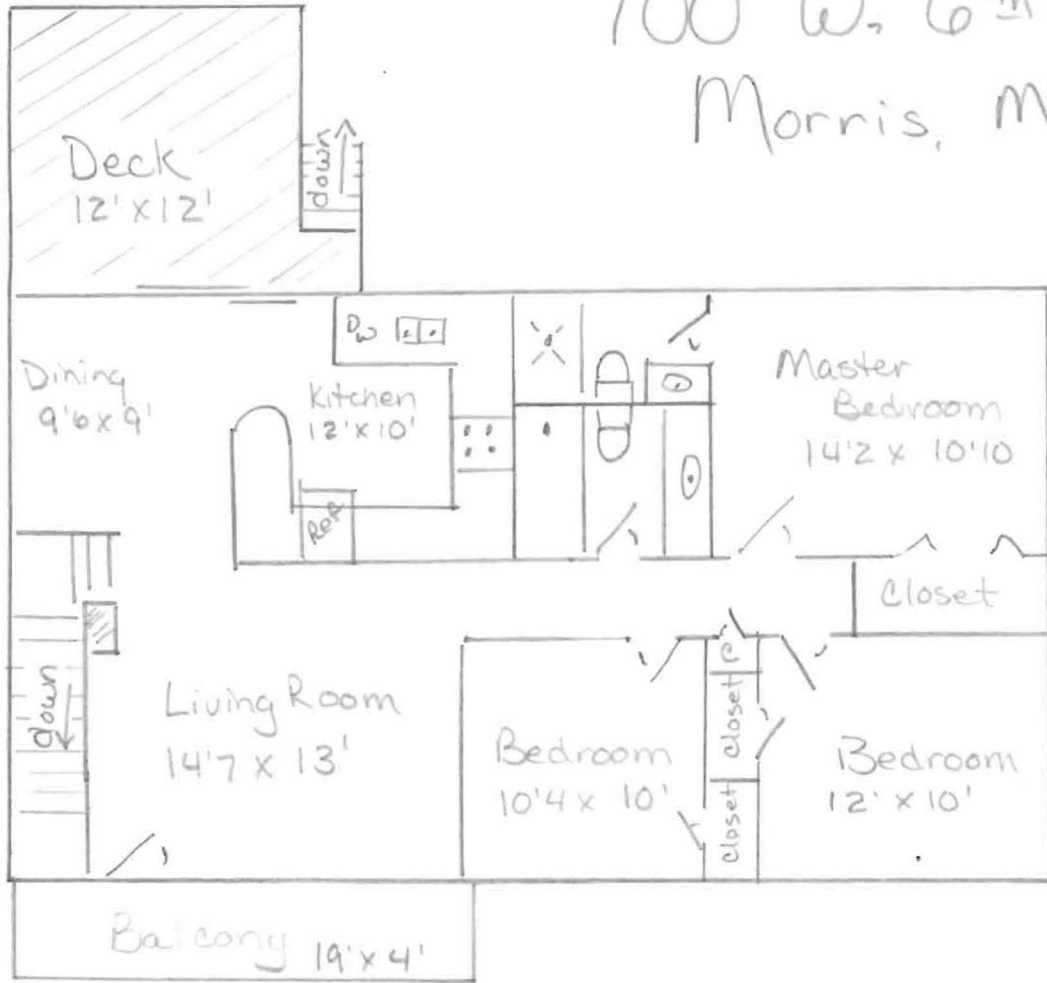

700 W. 6th St
Morris, MN

Main
Floor

Lower
Level

American Eagle Realty

202 East 7th Street
Morris, MN 56267
320.589.4200
www.aeRealty.net