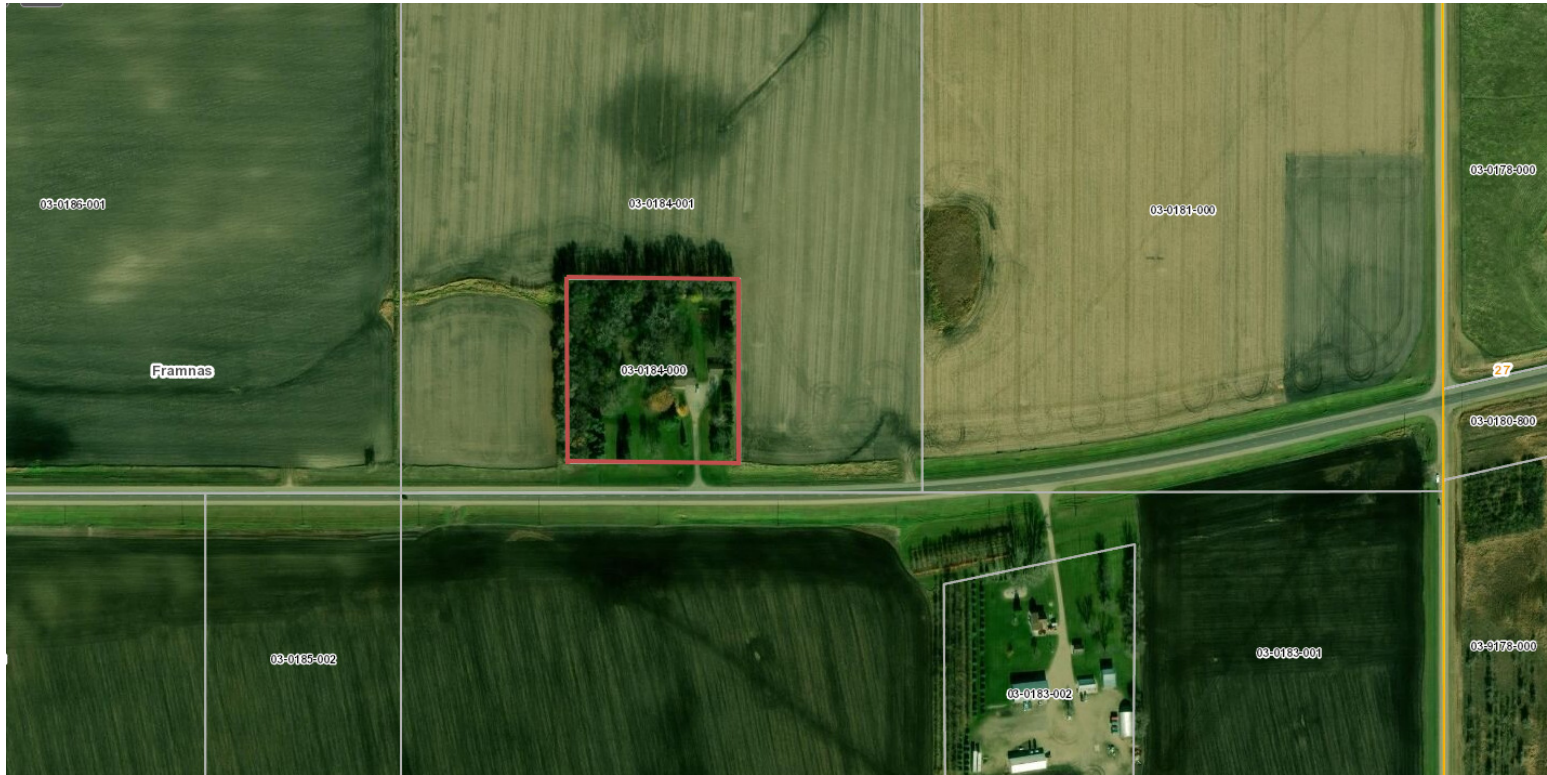

43358 St. Hwy 28, Morris, MN 56267

American Eagle Realty

Morris, MN 56267

320.589.4200

www.aeRealty.net