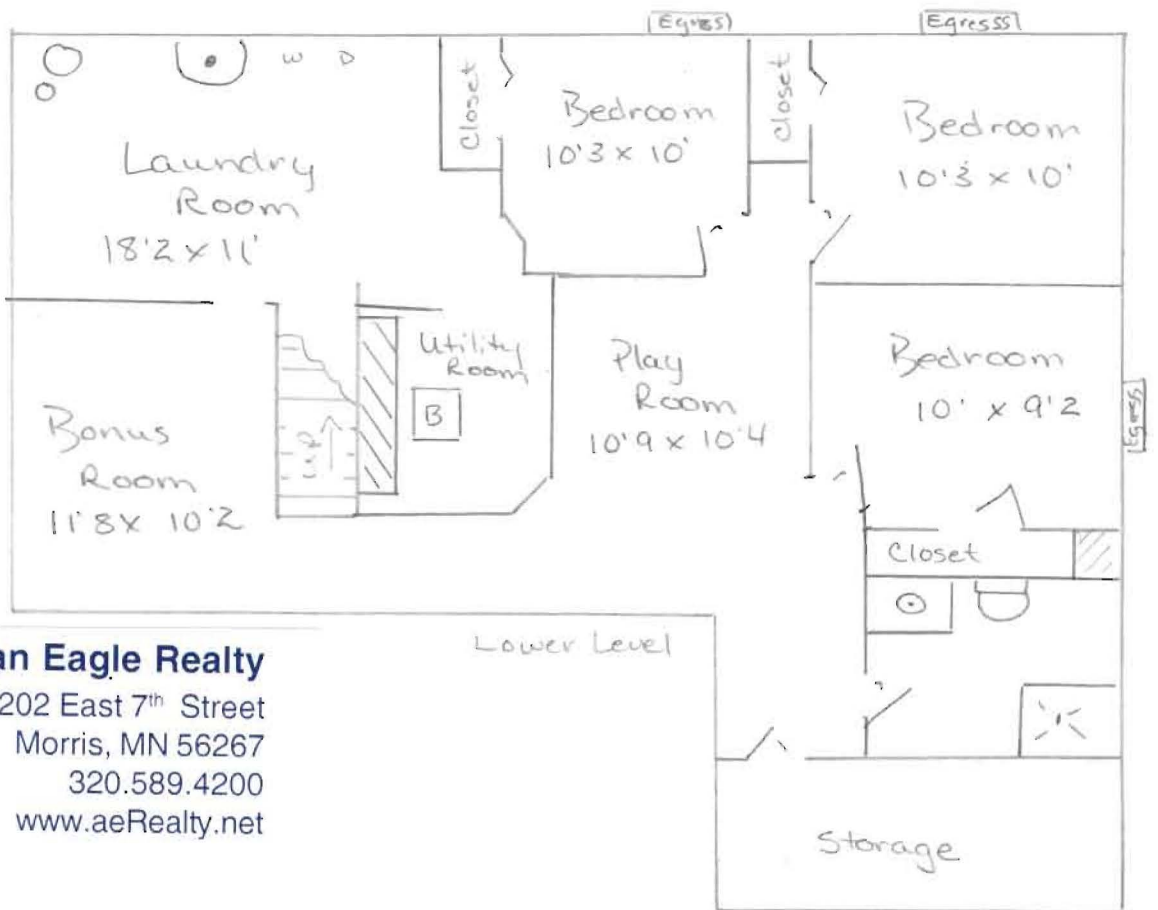

909 Nevada Ave.  
Morris, MN

**American Eagle Realty**

202 East 7<sup>th</sup> Street  
Morris, MN 56267  
320.589.4200  
www.aeRealty.net