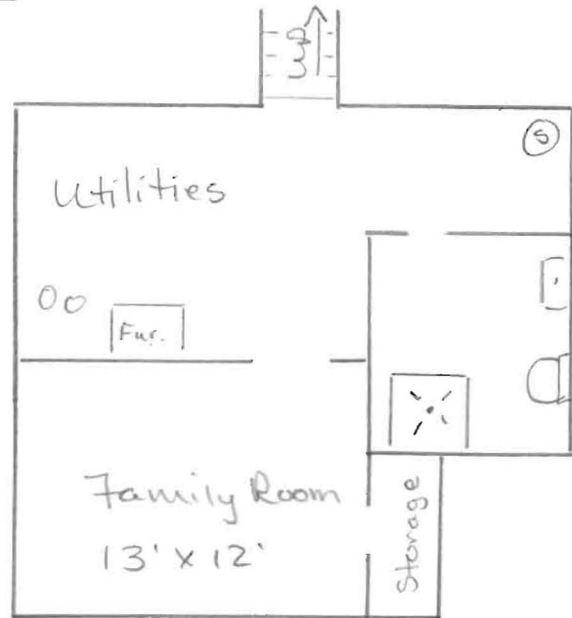

Main Floor

Upper Level

406 W. 8th St.
Morris, MN

Lower Level

American Eagle Realty

202 East 7th Street
Morris, MN 56267
320.589.4200
www.aeRealty.net