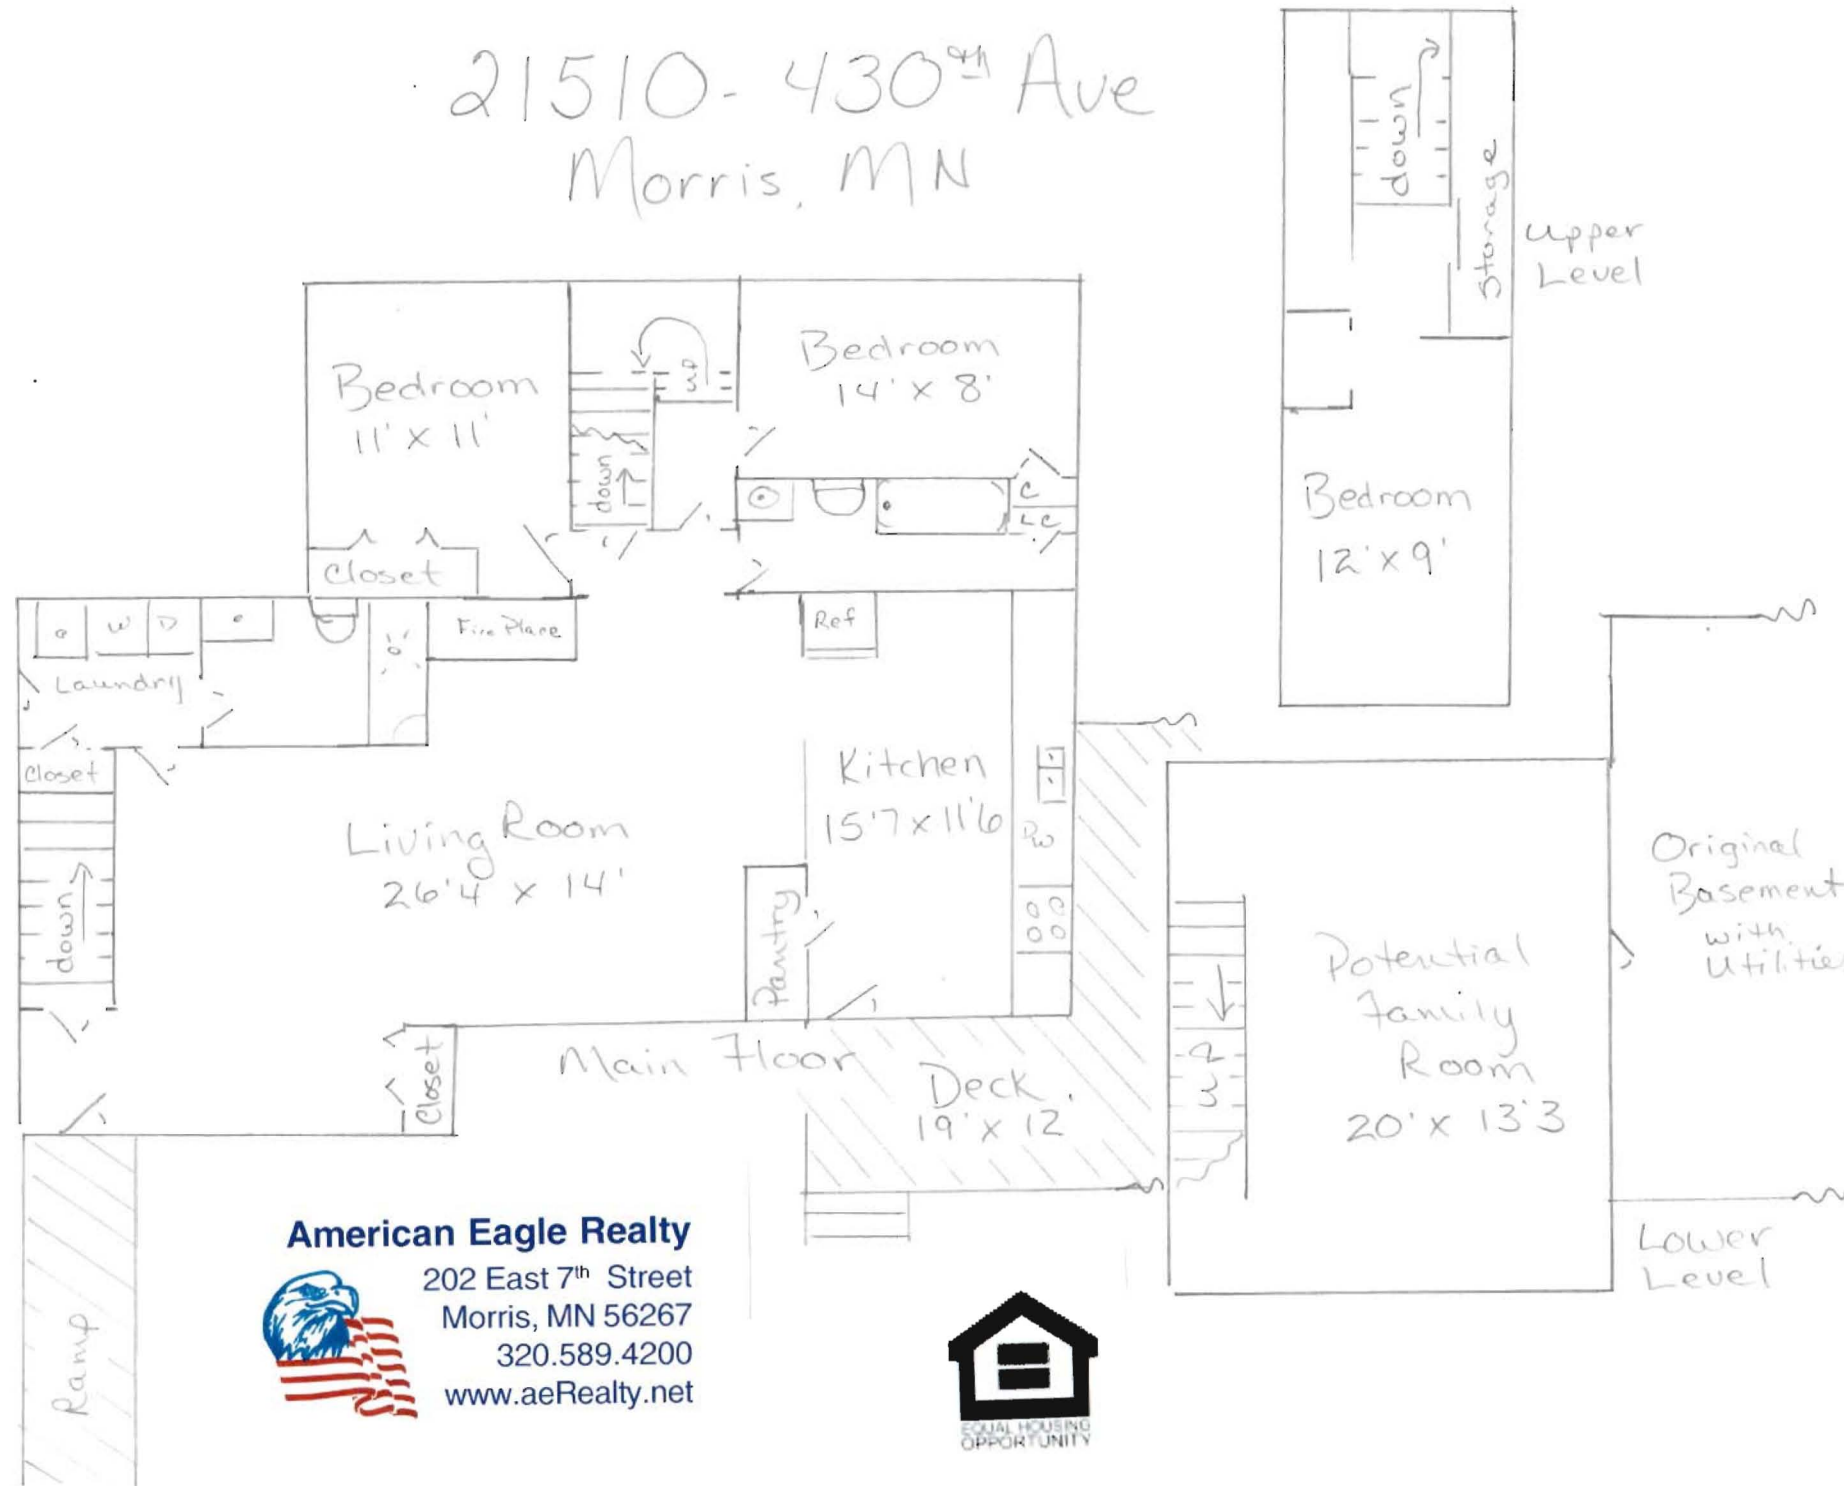

21510-430th Ave
Morris, MN

American Eagle Realty
202 East 7th Street
Morris, MN 56267
320.589.4200
www.aeRealty.net