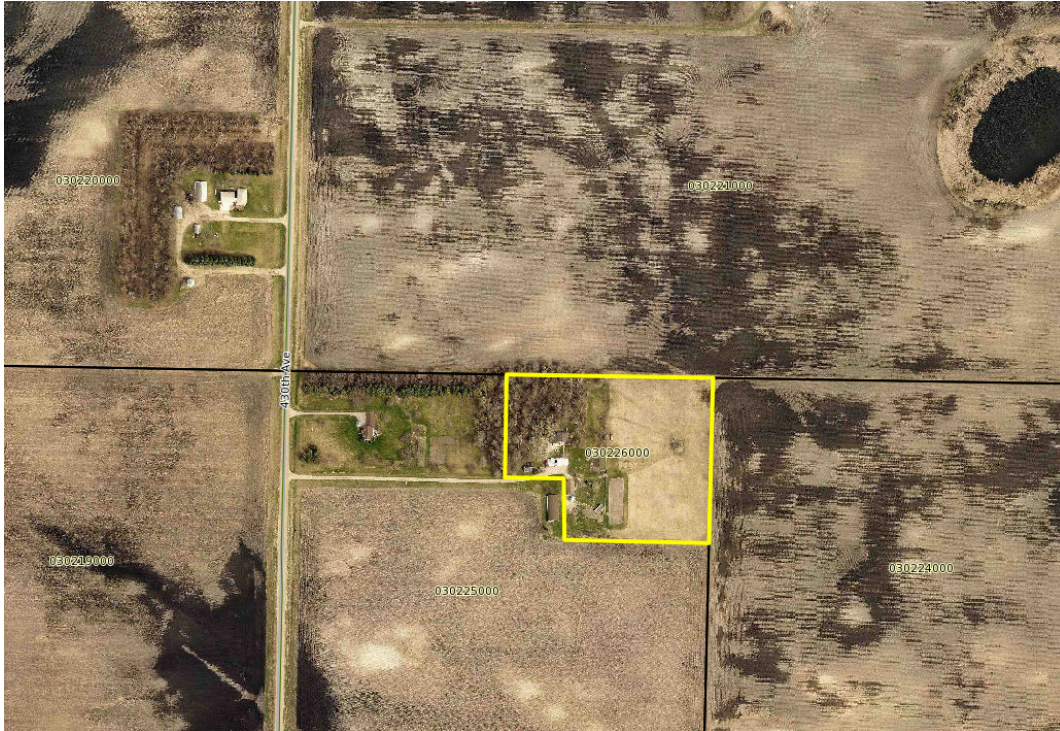

21510 430th Ave., Morris, MN 56267

**American Eagle Realty**  
Morris, MN 56267  
**320.589.4200**  
[www.aeRealty.net](http://www.aeRealty.net)