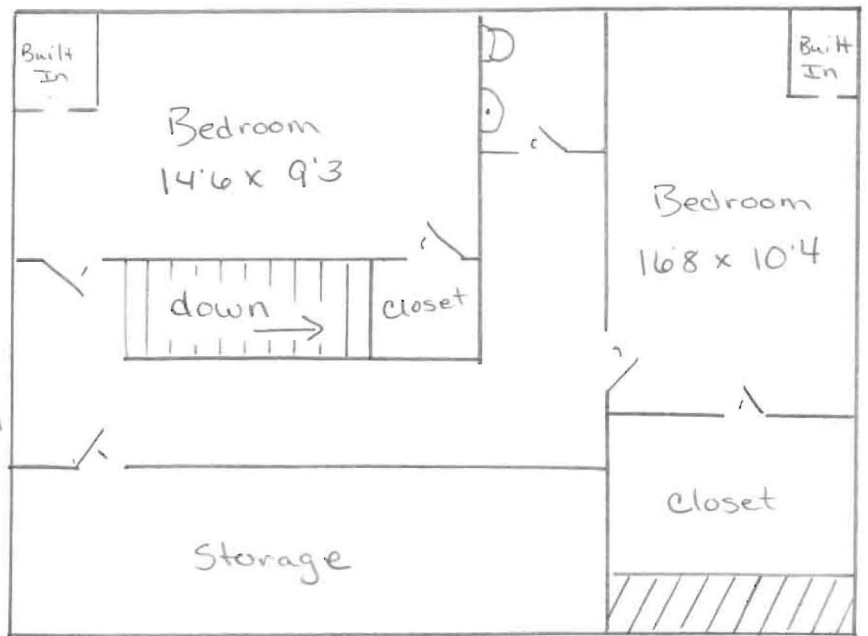

411 Columbia Ave.
Morris, MN

Upper Level

Garage
24' x 22'

Main Floor

Lower Level

American Eagle Realty

202 East 7th Street
Morris, MN 56267
320.589.4200
www.aeRealty.net

EQUAL HOUSING OPPORTUNITY

Storage