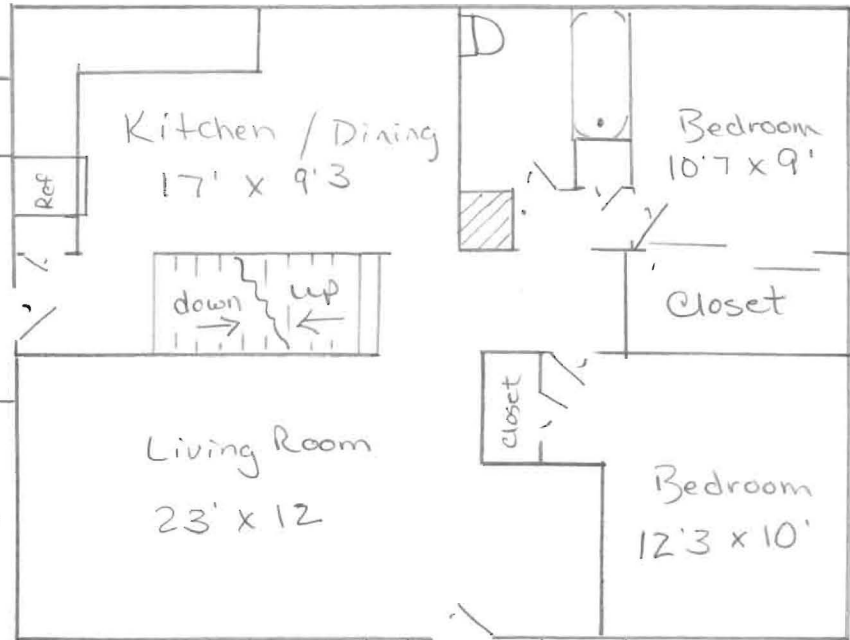

411 Columbia Ave.
Morris, MN

Upper Level

Garage
24' x 22'

Main Floor

Lower Level

American Eagle Realty

202 East 7th Street
Morris, MN 56267
320.589.4200
www.aeRealty.net

EQUAL HOUSING OPPORTUNITY

Storage