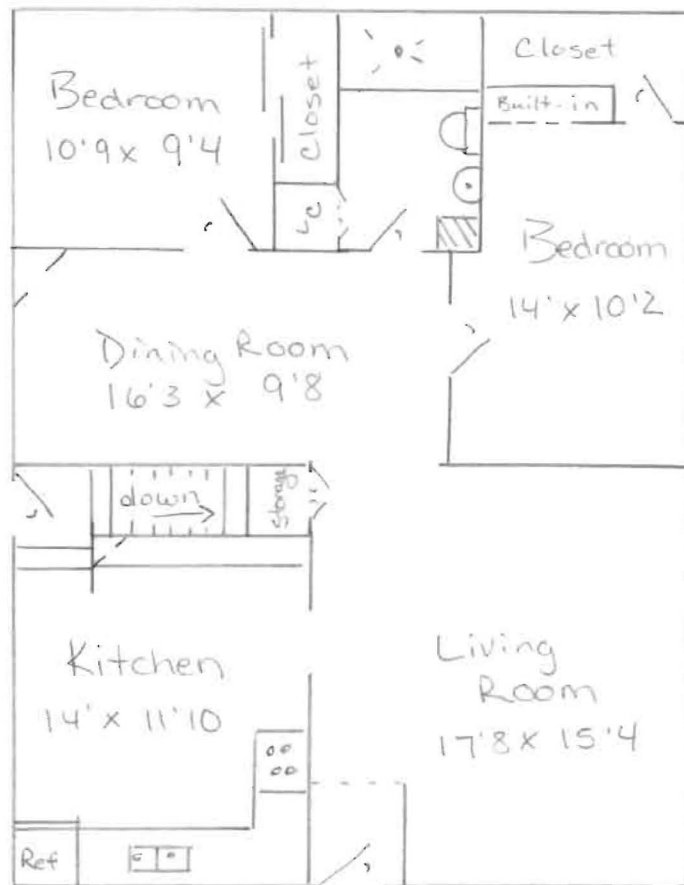

409 Glasgow Ave  
Donnelly, MN

**American Eagle Realty**

202 East 7<sup>th</sup> Street  
Morris, MN 56267  
320.589.4200  
[www.aeRealty.net](http://www.aeRealty.net)