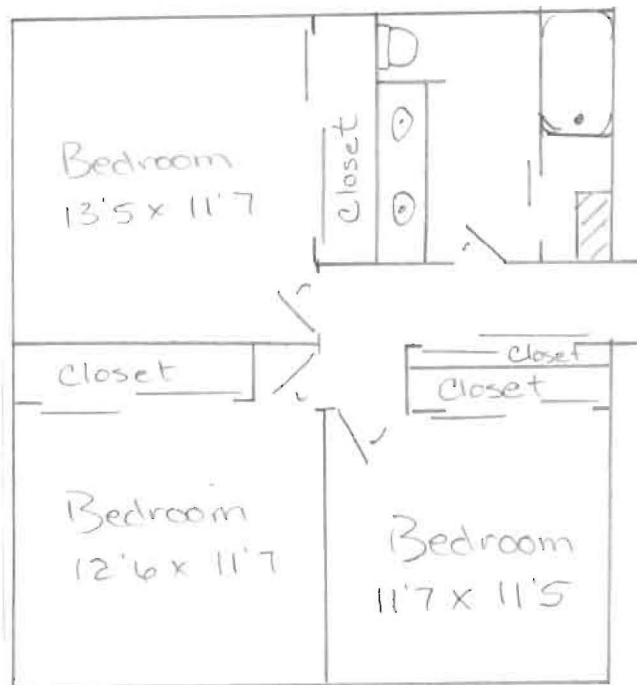

627 N.
Nelson St
Cyrus, MN

Upper Level

Lower Level

American Eagle Realty

202 East 7th Street
Morris, MN 56267
320.589.4200
www.aeRealty.net