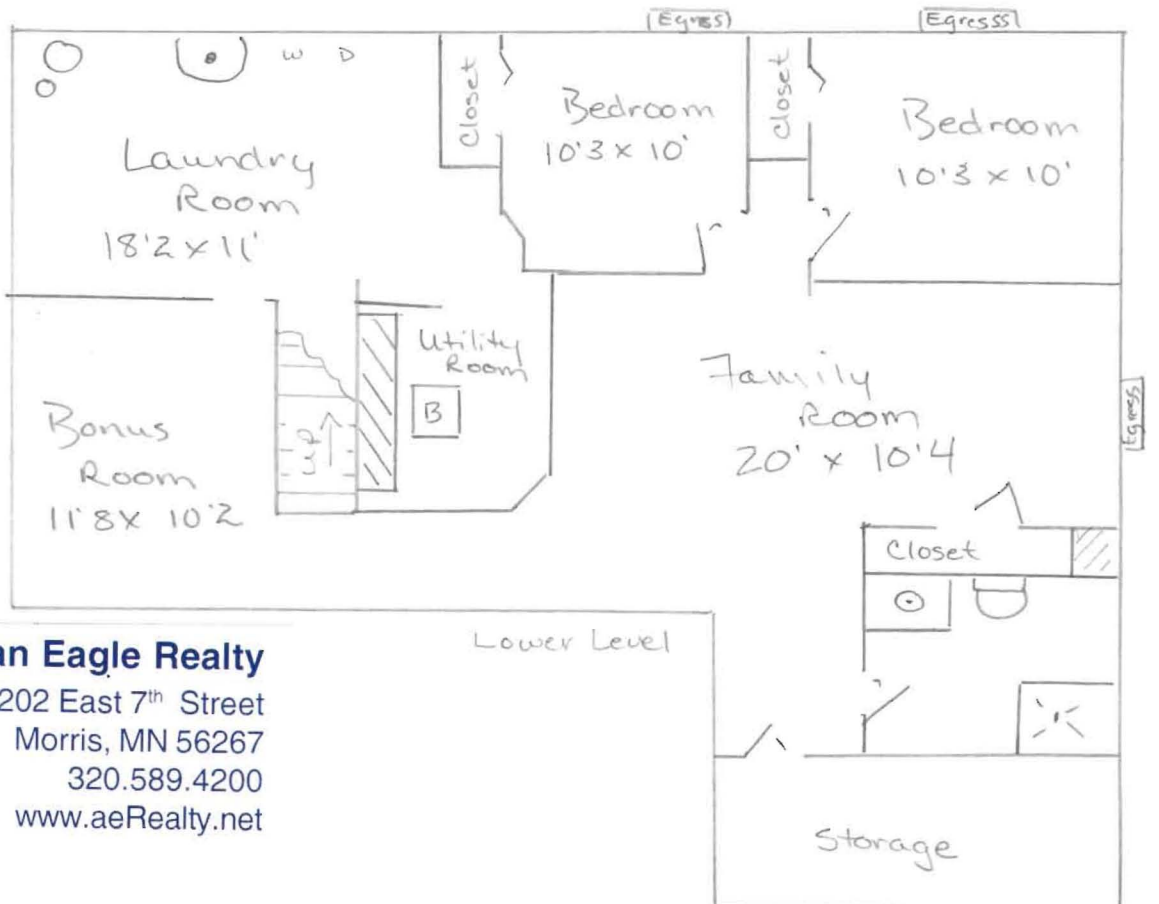

909 Nevada Ave.
Morris, MN

American Eagle Realty

202 East 7th Street
Morris, MN 56267
320.589.4200
www.aeRealty.net